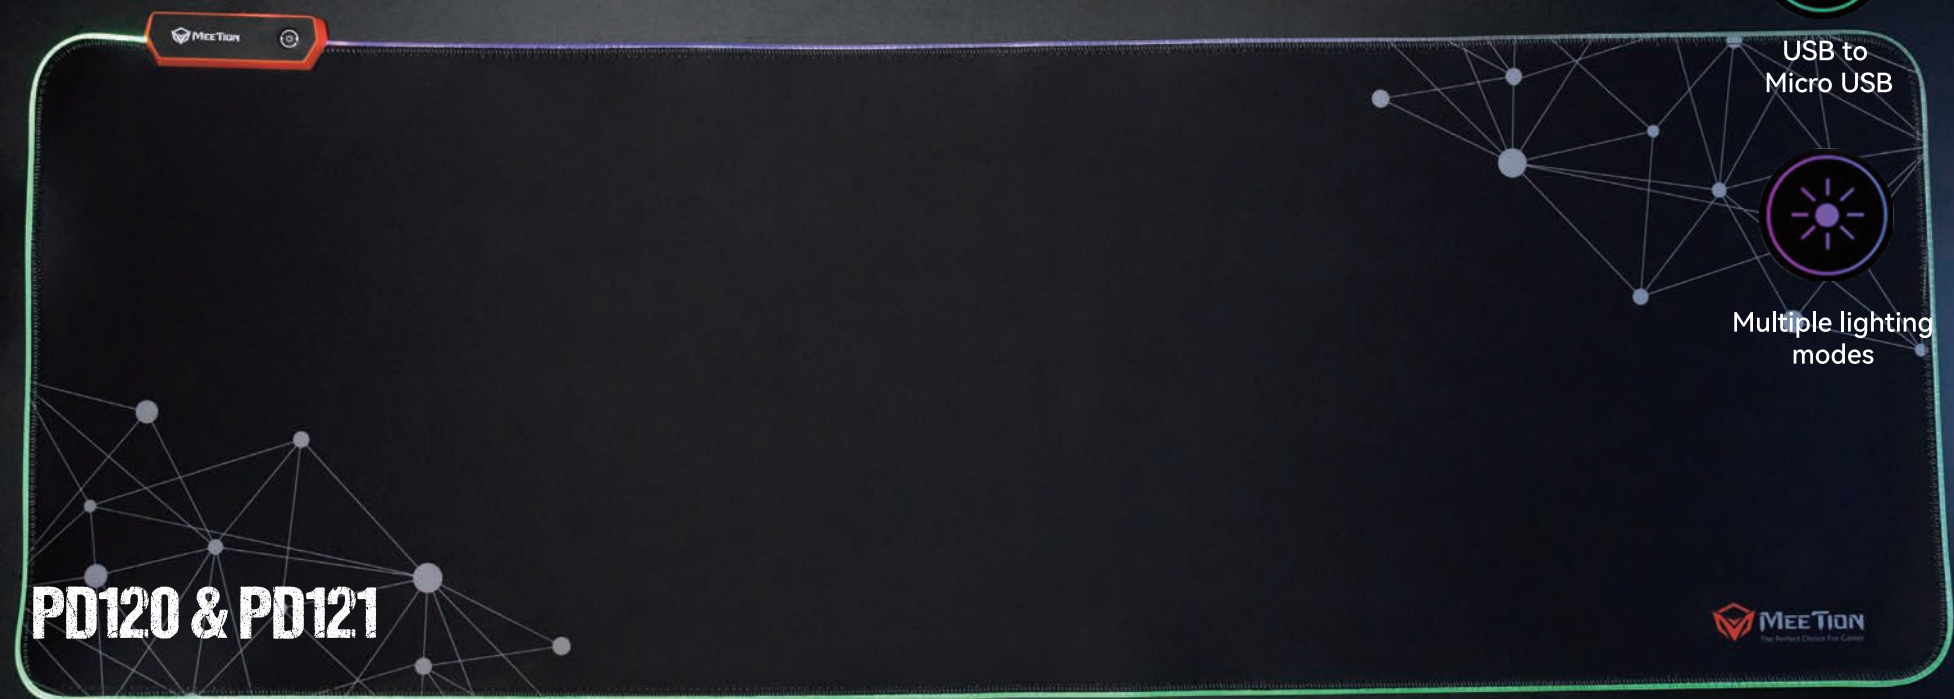

Intermediate Gaming

C505

Gaming Combo 4 in 1

Intermediate Gaming

	C505	C500	C490
Bundle	Keyboard/Mouse/ Headset/Mouse Pad	Keyboard/Mouse/ Headset/Mouse Pad	Keyboard/Mouse/ Headset/Mouse Pad
Connectivity Keyboard & Mouse	USB Wired		
Connectivity Headset	φ 3.5 mm jack	φ 3.5 mm jack	φ 3.5 mm jack
Backlit / Keyboard	Rainbow		
Backlit /Mouse	/	/	/
Backlit /Headset	RGB	/	Rainbow
Keyboard tactile	Liner/Membrane		
Mouse Resolution	800-3,200 DPI	800-3,200 DPI	800-2,400 DPI
Mouse Button	6	8	6
Headset Frequency	10 Hz-20 K HZ	10 Hz-20 K HZ	10 Hz-20 K HZ
Mouse Pad Size	320*240*5 mm	320*240*5 mm	280*200*3 mm

Intermediate Gaming

RGB one-key switch

Non-slip and wear-resistant

USB to Micro USB

Multiple lighting modes

PD120 & PD121

Intermediate Gaming

	PD121	PD120	P100	P110	PD015	PD005
Materials	Rubber+Fibre					
Size	880*309.5*4 mm	355*264.5*4 mm	790*345*5 mm	435*350*5 mm	250*190*3 mm	250*190*4 mm
Weight	595 g	200 g	650±5 g	270±5 g	114±5 g	114±5 g
Backlit	Rainbow	Rainbow	/	/	/	/
Interface	USB-Micro USB	USB-Micro USB	/	/	/	/
Color options	○	○	○	○	○	○ ●

MEE TION
Cooling Pad

CP4040

Metal mesh surface

Adjustable height setting

MEE TION

Cooling Pad

	CP5050	CP4040	CP3030	CP2020
Operable Angle	6.5-45 degree	6.5-45 degree	6.5-40 degree	15 degree
Power	5 W	4 W-5 W	4 W-5 W	4 W
Voltage and Current	5 V-≤1000 mA	5V-≤1000 mA	5V-≤800 mA	5V-≤800 mA
Interface	USB*2			
Compatibility	9-19"laptops	9-17"laptops	9-15.6"laptop	9-14"laptop
Backlit	RGB	RGB	RGB	LED
Cable Length	60±2 cm			
Weight	1150±5 g	740+5 g	740+5 g	440+5 g
Dimension	400*288*36 mm	405*300*26 mm	370*265*32 mm	340*265*32 mm
Color options	○	○	○	○